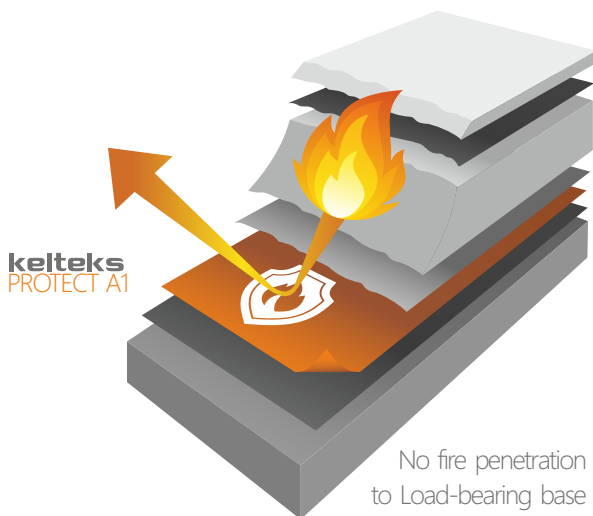

Wide range application

- Our **kelteks PROTECT A1** can simply be installed in any known system and used in all environments.

Fire Protection

- Fire prevention is very important for reducing fire risks in buildings. **kelteks PROTECT A1** do not smoke, flame or burn, and do not contribute to the spread of flame.

Invisible but highly effective

- **kelteks PROTECT A1** is the secret protector of your family, highly effective and always on guard for their safety.

Prolonging Rescue time

- The time factor is for the rescuer as well as for the person to be saved of crucial importance. Using **kelteks PROTECT A1** can prolong the rescue time considerably.

Wide range of color options

- we want you to have the option when choosing your new protection upgrade.

Build Safe

- With our product range of **kelteks PROTECT A1** we provide architects and planners with important components to realise their ideas and build safe.

No fire penetration to Load-bearing base with **kelteks PROTECT A1**

Properties

- Non-flammable fabric made out of glass or basalt
- Excellent solar and glare control characteristics
- Weatherproof
- Maintenance free
- Water repellent
- UV Protection

glass
750°C